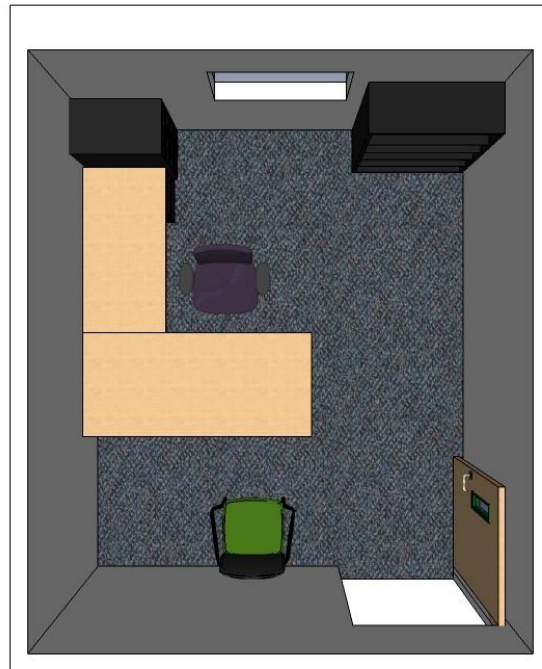

Staff Office Set

Desk Chair

Seat – Purple Fabric
Frame – Black

L-Shape Desk

Top – Maple
Frame – Black Metal
Edge – Black

Guest Chair

Seat – Green Fabric
Frame – Black
Glides - Steel

Bookcase

Black Metal Finish

Vertical File Cabinet

Black Metal Finish

Standard Staff Office Layout