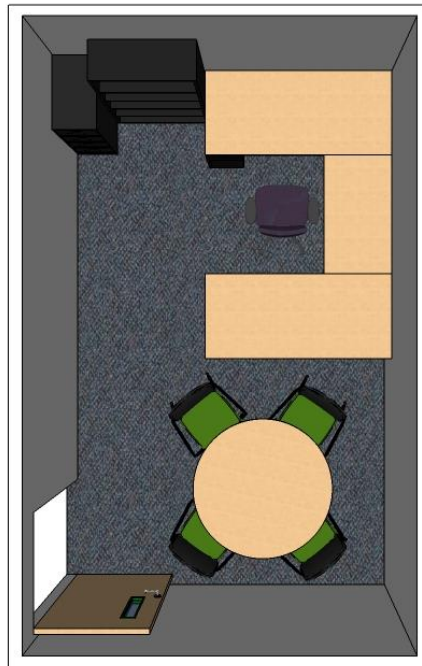

Black Metal Finish

Vertical File Cabinet

Black Metal Finish

Round Table

**Top – Maple
Edge – Black
Legs – Black Metal**

Standard Administrative Office Layout