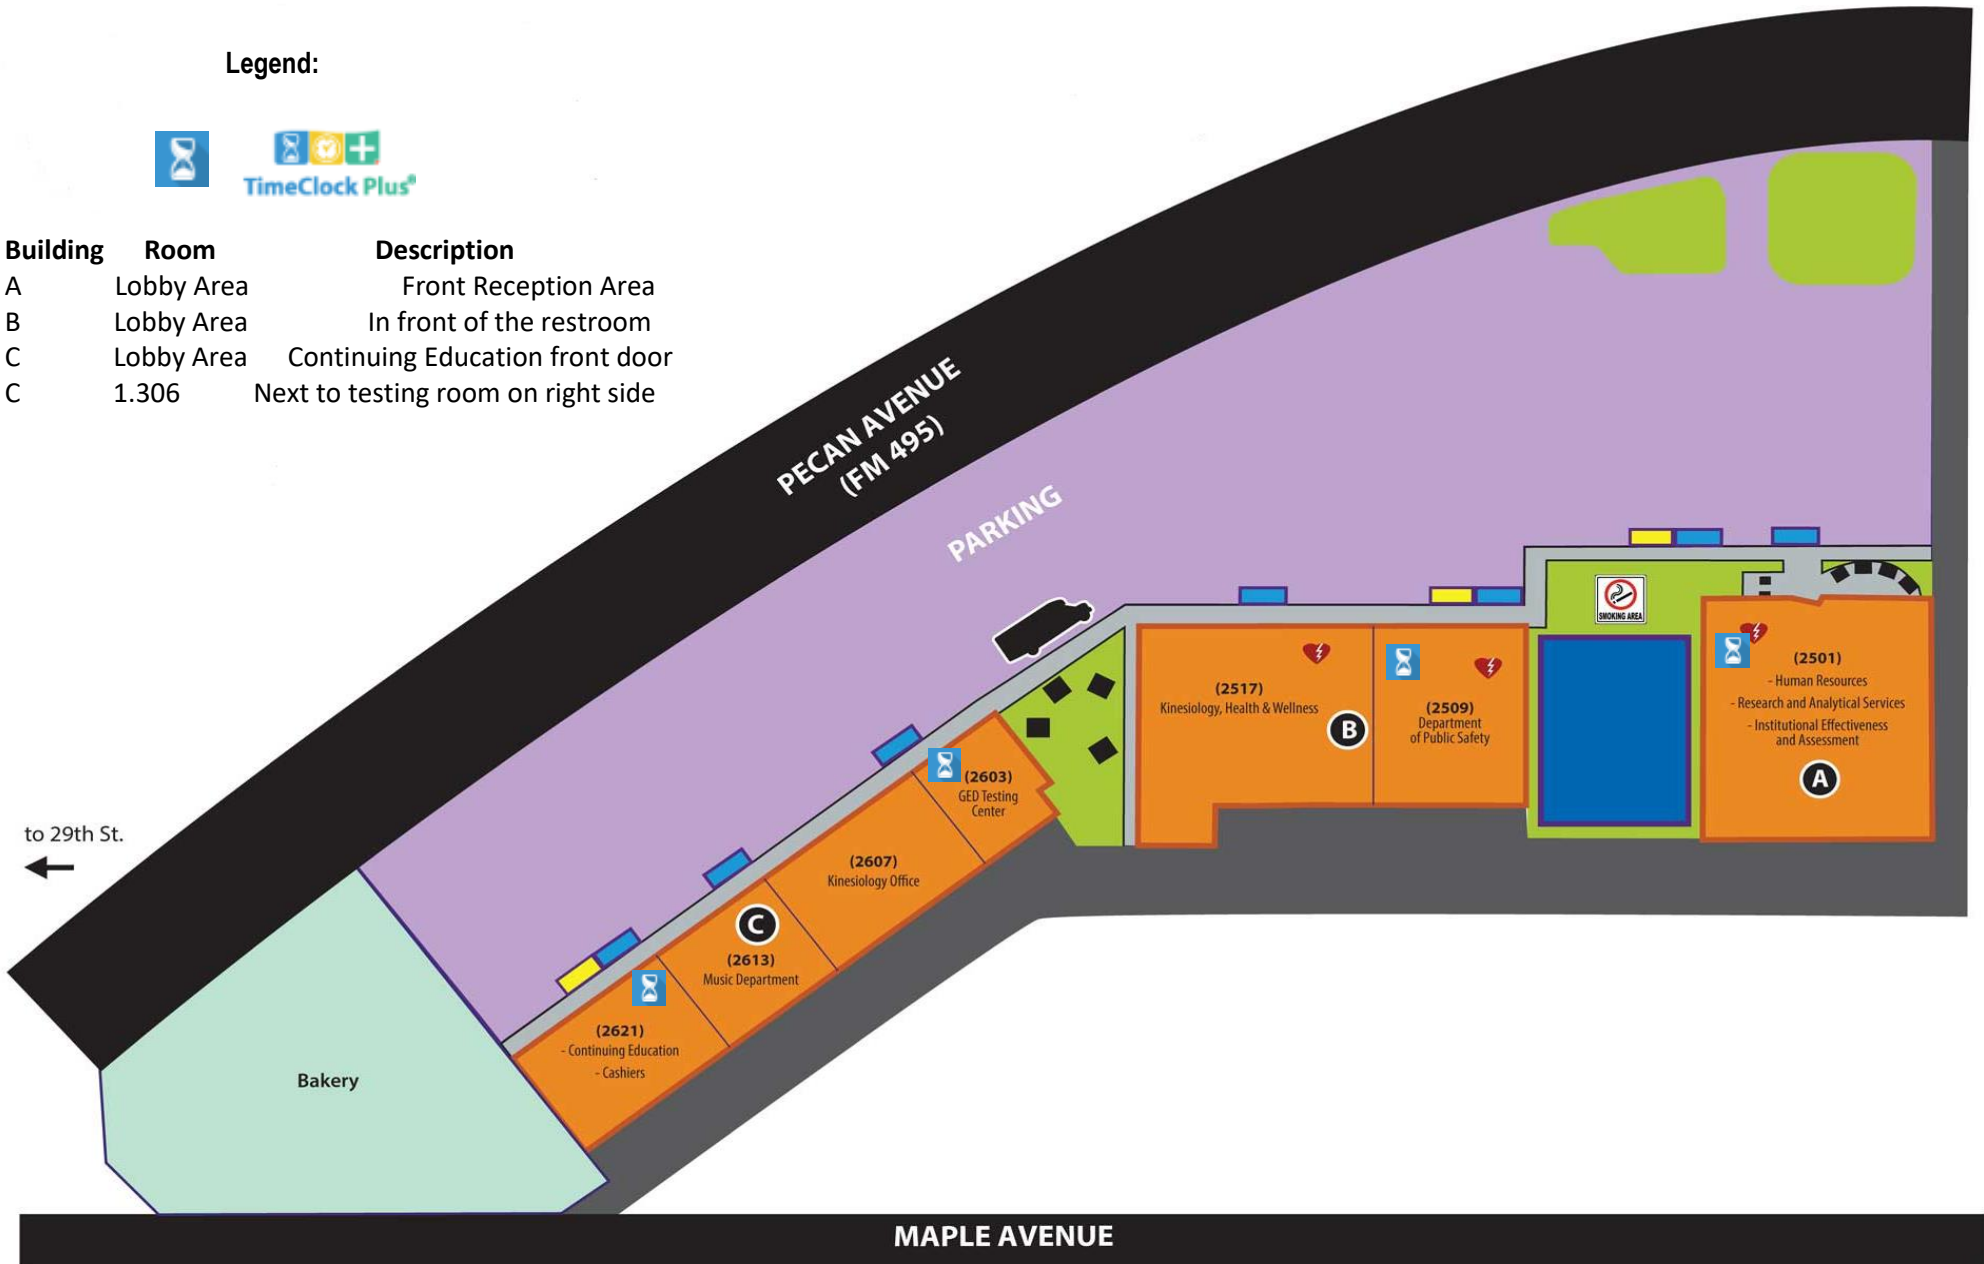

TimeClock Plus Map Locations

Pecan Plaza

to 23rd St. →

Legend:

Building	Room	Description
A	Lobby Area	Front Reception Area
B	Lobby Area	In front of the restroom
C	Lobby Area	Continuing Education front door
C	1.306	Next to testing room on right side

to 29th St. ←

MAPLE AVENUE