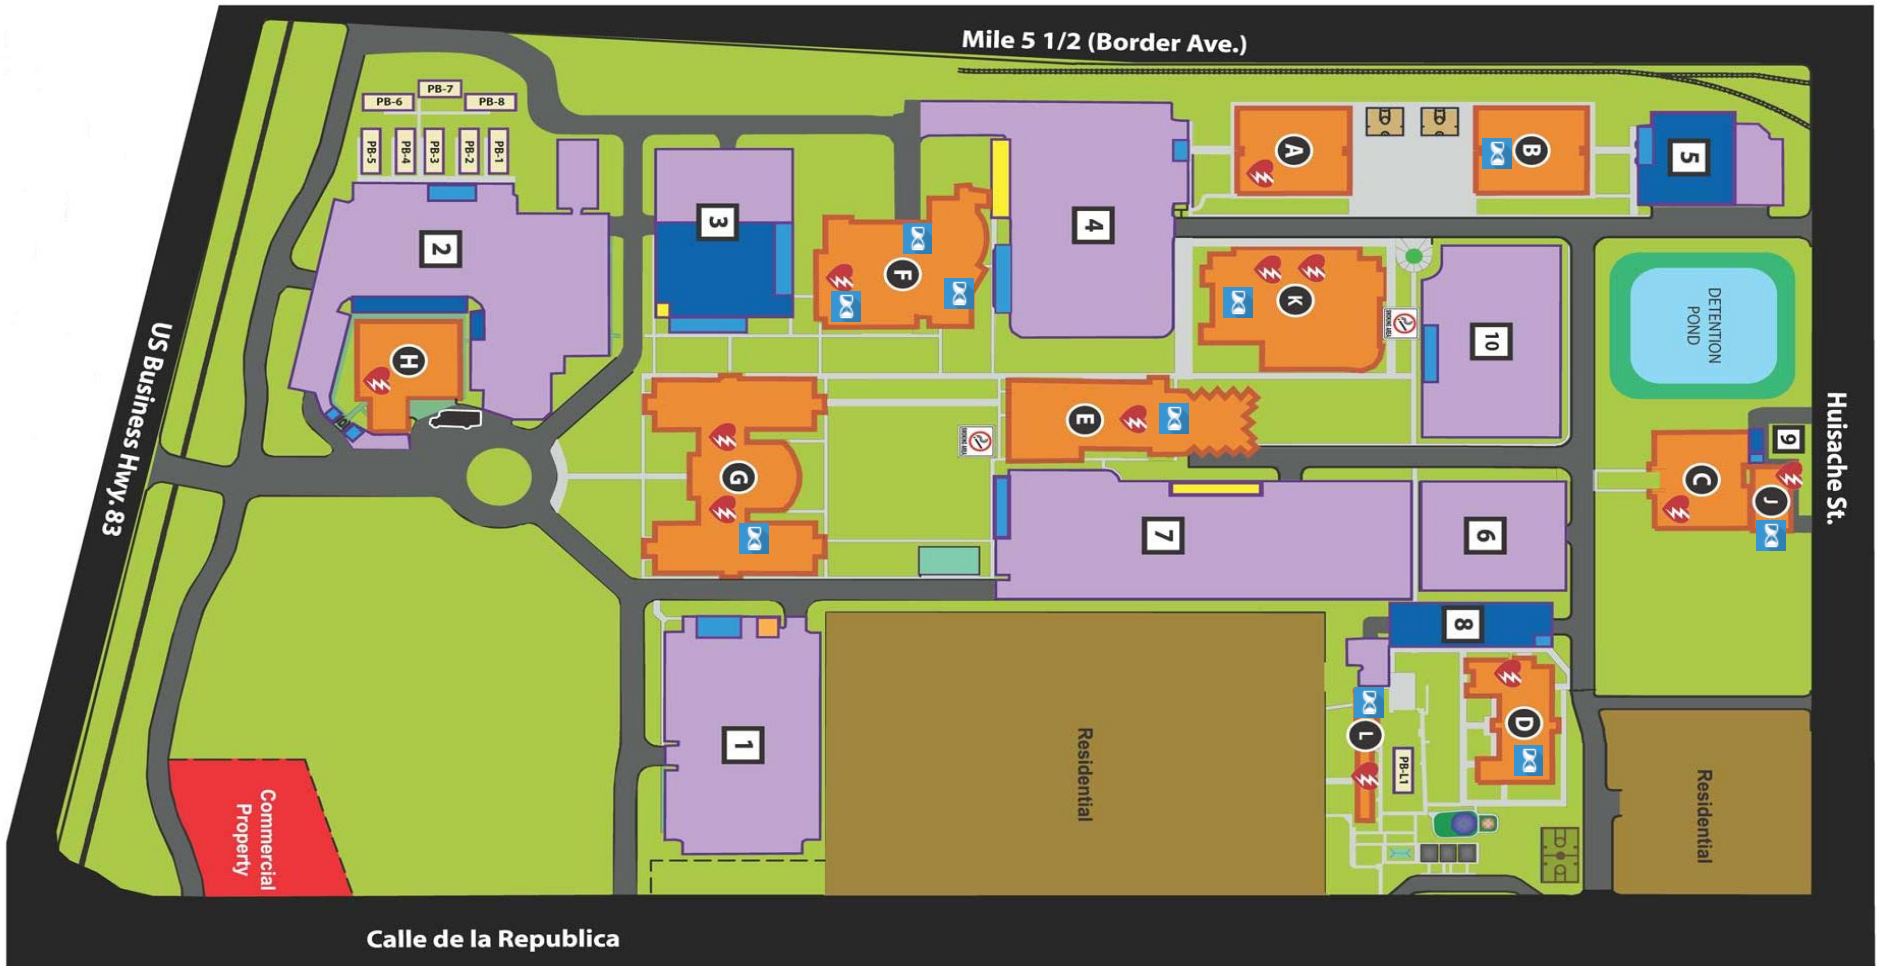

TimeClock Plus Map Locations

Mid-Valley Campus

Legend:

Building	Room	Description
B	B202C	Room B202 C Work Room
D	103	Work room, Right of entrance (Workforce)
E	E1.102	Library Corridor
F	F133	Hall next to Tel/Net Room F133
F	F101	Lobby Open Area
F	F1.400	Cafeteria Kitchen F1.400
G	G140	Faculty offices
J	1.102	Inside office pool 1.102 (Thermal Plant)
K	1.700	North West entrance by corridor 1.700
L	206	Childcare Room Reception

Calle de la Republica